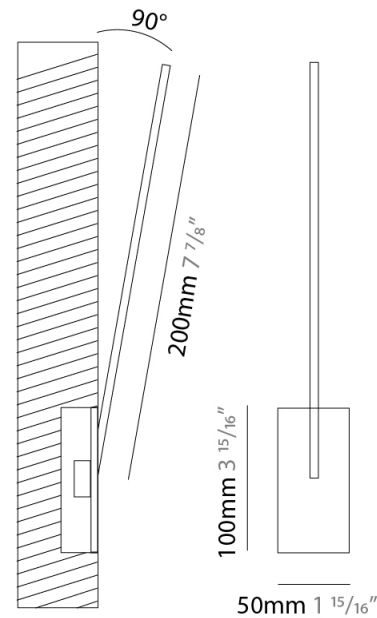

PROJECT	
TYPE	
SPECIFIER	
QUANTITY	
DATE	

SPILLO 1 ROD RECESSED

D46012- -
base number   Color   Finish
                          Temperature   Options

1. To build a product code in our configurator select the specify button on the base model # product page
2. To build a manual product code on this datasheet choose from the options listed below in blue font and add the suffix to the base model #

GENERAL

Series: Spillo
Subseries: Spillo 1 Rod
Brand: Icone
Division: Design
Mounting Type: Recessed
Mounting Location: Wall
Subcategory: Ambient

PHYSICAL

Shape: Rectangle
Width (mm): 50
Width (in): 1 ¹⁵/₁₆
Height (mm): 200
Height (in): 7 ⁷/₈
Light Distribution: Adjustable
Fixture Finish: WHI / BLK / CHR / BGD
Fixture Material: Brass

ELECTRICAL

Lamp Type: LED
Total Output Wattage (W): 2.64
Dimming: 0-10V Dimming
Driver Included: No
Driver Location: Remote
Driver Type: Constant Voltage - 120 / 277Vac
Driver Class: Class 2
Input Voltage (V): 120 - 277
Output Voltage (V): 12
Upon Request: (Not included, see components) 0-10Vdc dimming / 277Vac

LED

Color Temperature (°K): 2700 / 3000
Nominal Lumen (lm): 220
CRI: >90 CRI
Lamp Life (hrs): 50000

OPTICAL

Adjustability: Tilt 120°

RATINGS AND CERTIFICATIONS

Certified By: Certified for North American Standards
IP rating: IP20