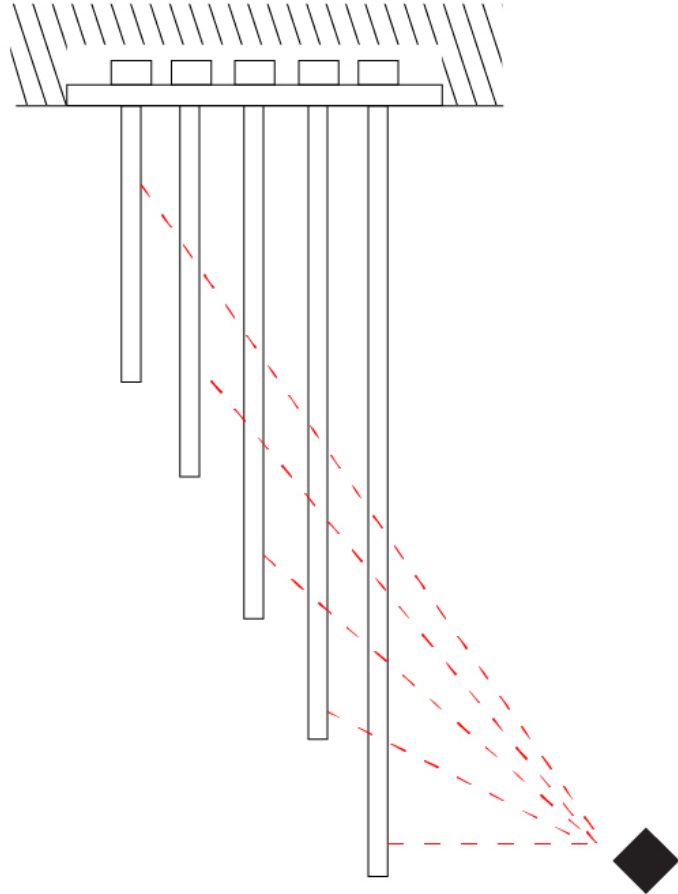

SPILO 5 ROD RECESSED

D46017-

PROJECT

TYPE

SPECIFIER

QUANTITY

DATE

D